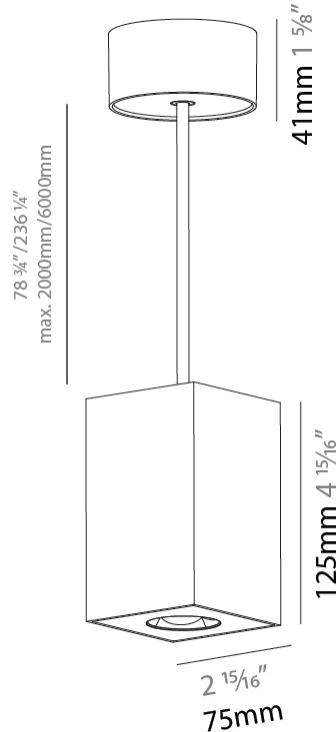

GENERAL

Series: Oiko Pro Square
Brand: Prolicht
Division: Architectural
Mounting Type: Suspension
Mounting Location: Ceiling
Subcategory: Pendant

PHYSICAL

Shape: Square
Length (mm): 75
Length (in): 2 ¹⁵/₁₆
Width (mm): 75
Width (in): 2 ¹⁵/₁₆
Height (mm): 125
Height (in): 4 ¹⁵/₁₆
Light Distribution: Direct
Weight (kg): 0.769

Fixture Finish: SSR / BKV / CWI / CRY / HAB / UFT / ITA / RUA / FTG / MYG / LOD / PUS / FRO / FUP / KIA / POP / BLS / SPG / MEY / GOH / GUM / CHC / COM / ABZ / JAG / OBR / MOS / ROR

Fixture Material: Metal
Cable Details: 2,000mm / 6,000mm Cable - Options : Transparent, Black, White, Red, Orange

ELECTRICAL

Lamp Type: LED (Zhaga Standard)
Input Wattage (W): 12.9
Dimming: Tri-Mode (Non-Dimming and Phase Dimming (120Vac only) and 0-10V Dimming)
Driver Included: No
Driver Location: Remote
Driver Type: Constant Current - Universal
Driver Class: Class 2
Input Voltage (V): 120 - 277
Constant Current (MA): 350

LED

Color Temperature (°K): 2700 / 3000 / 3500 / 4000
Max. Delivered Lumen (lm): 1218 / 1214 / 1272 / 1283
Nominal Lumen (lm): 1473 / 1468 / 1538 / 1552
CRI: >90 CRI
Lamp Life (hrs): 50000

OPTICAL

Reflector°: 34
Adjustability: Fixed

RATINGS AND CERTIFICATIONS

Certified By: Certified for North American Standards
IP rating: IP20