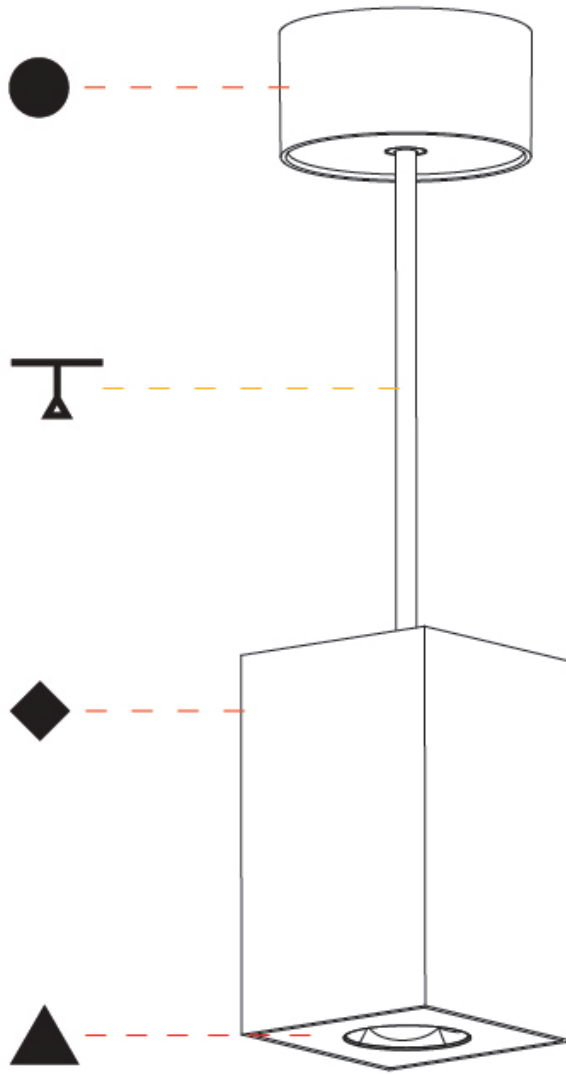

OIKO PRO SQUARE SUSPENSION

A300398-

PROJECT

TYPE

SPECIFIER

QUANTITY

DATE

A