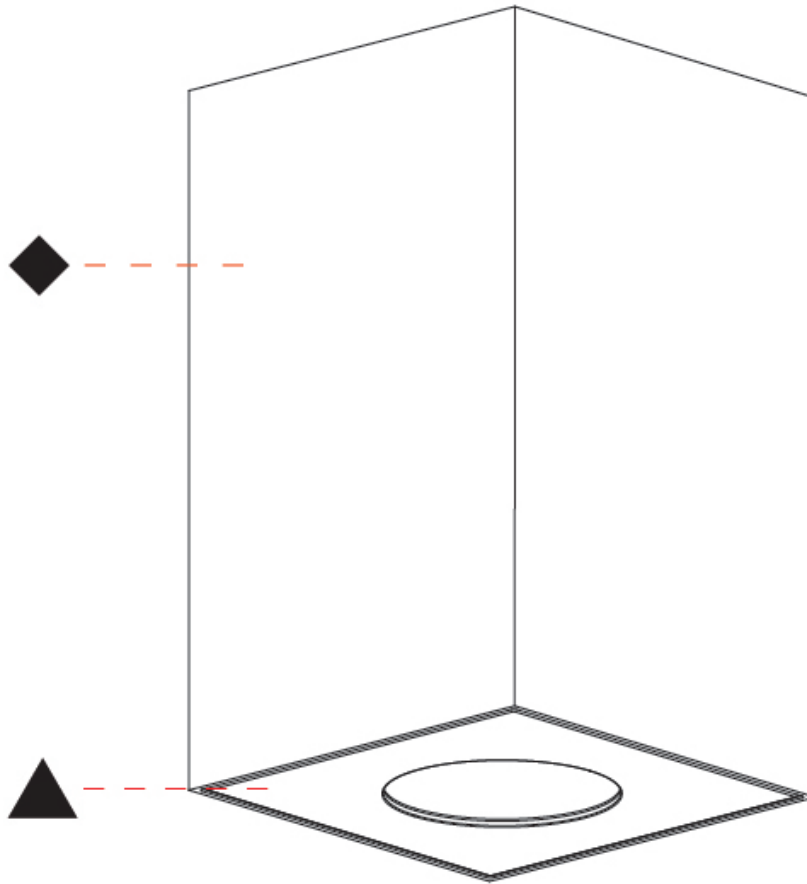

OIKO PRO SQUARE SURFACE

A3D235-

PROJECT	_____
TYPE	_____
SPECIFIER	_____
QUANTITY	_____
DATE	_____